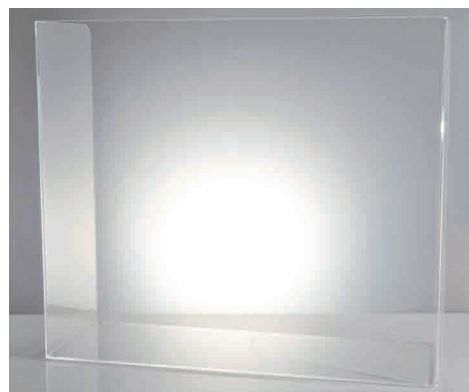

- Easy to clean
- 90° or 45° bend available

LID HOLDER

Specifications:

3" long X 3½" wide X 7" high

Features:

- Holds 28 removable lids without knobs
- Sits on counter or mounts

REQUEST A
QUOTE TODAY AT
KOHLFAB.COM

Kohlfab^I_N
CUSTOM PLASTIC FABRICATION C.

LID & STRAW ORGANIZER

Specifications:

11" high X 11½" diameter

Features:

Turntable on bottom

Displays & Sneeze Shield

WAFFLE BOWL TRAY

Specifications:

12" long X 22" wide X 3/4" high

SNEEZE SHIELD

Specifications:

22" long X 8" wide X 19" high

MARSHMALLOW & CAKE POP DISPLAY

Specifications:

11.5" long X 7" wide X 3.5" high