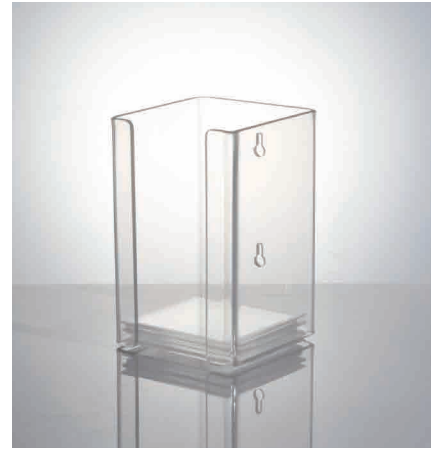

SMALL CONE RACK

Specifications:

10" long X 5" wide X 3¼" high

Features:

- Holds up to 2 cones

Small and kiddie cone racks in use.

Tip Jar, Holders & Lid Organizer

TIP JAR

Specifications:

5" Diameter X 7" Tall

Features:

- Secure jar to counter with bottom screw hole to prevent theft

MIX-IN TAG HOLDER

Specifications:

3¼" long X 2" wide X 2½" tall
1¼" fold over

Features:

- Easy to clean
- 90° or 45° bend available

LID HOLDER

Specifications:

3" long X 3½" wide X 7" high

Features:

- Holds 28 removable lids without knobs
- Sits on counter or mounts

REQUEST A
QUOTE TODAY AT
KOHLFAB.COM